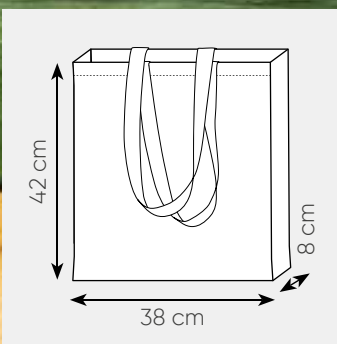

SHOPPER IN COTONE RICICLATO

NEW!

COTONE
RICICLATO