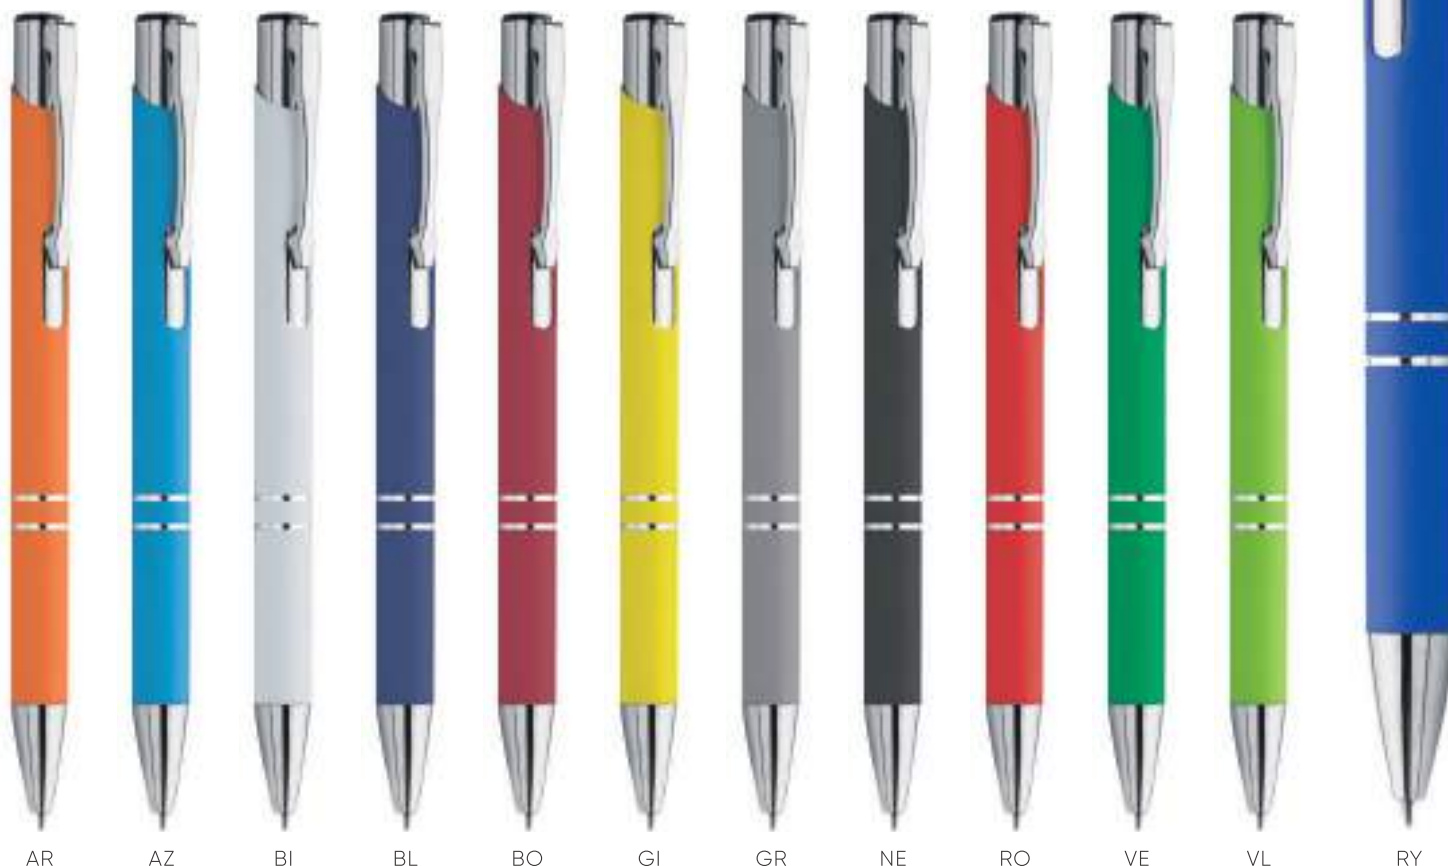

AR

AZ

BI

BL

BO

GI

GR

NE

RO

VE

VL

RY