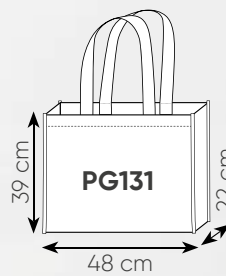

Shoppers in TNT RPET 50%

soffietto, portata 40kg
rifiniture termosaldate
extra resistente