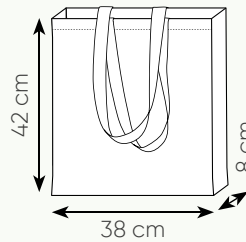

PG423 NEREA

shoppers in cotone canvas
manici lunghi, soffietto

38x42x8 cm ca 280 g/mq

10/100 SE TR

COTONE
CANVAS