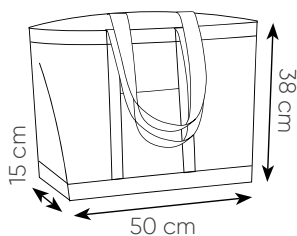

PG455 JEANNE

borsa in cotone canvas
soffietto, manici lunghi colorati

- 50x38x18 cm ca
- 280 g/mq
- 10/50 SE TR

AZ