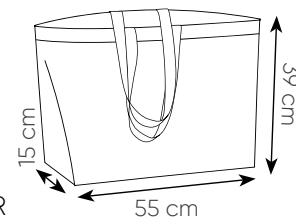

PG456 SANDY

borsa in cotone canvas
manici lunghi, soffietto

- 55x39x15 cm ca
- 280 g/mq
- 10/200 SE TR