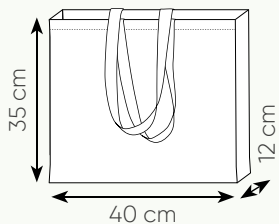

SHOPPER IN COTONE CANVAS

PG450 REBECCA

borsa in cotone canvas
soffietto, manici lunghi

- 40x35x12cm ca
- 200 g/mq
- 10/100 SE TR