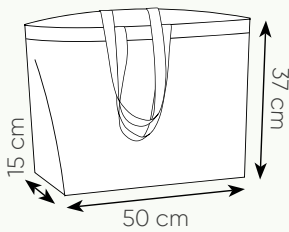

SHOPPER IN COTONE CANVAS RICICLATO

PG487 NANCY

borsa in cotone canvas riciclato
soffietto, manici lunghi

- 50x37x15 cm ca
- 280 g/mq
- 10/100 SE TR

EC

PG499 ANDREW

borsa in cotone canvas, soffietto
manici lunghi, tasca frontale

- 59x40x28 cm ca
- 280 g/mq
- 10/50 SE TR