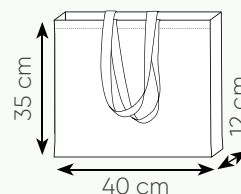

SHOPPER IN COTONE CANVAS

PG450 REBECCA

borsa in cotone canvas
soffietto, manici lunghi

- 40x35x12cm ca
- 200 g/mq
- 10/100 SE TR

NEW!

RO

PG451 CLOE

borsa in cotone canvas, soffietto, manici lunghi

- 40x35x12cm ca
- 200 g/mq
- 10/100 SE TR

AR

BI

BL

GI

NE

RY

VL